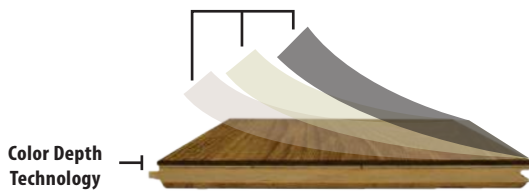

SKU/COLOR: 50172/BURLAP OAK
 SPECIES: AUTHENTIC FRENCH WHITE OAK
 WIDTH: 10"
 THICKNESS: 5/8"
 LENGTH DESCRIPTION: 23" TO 86" RANDOM 50% SQ. FT. FULL LENGTH PLANK
 FINISH: DURAART+™ UV CURED MATTE URETHANE
 TEXTURE: LIGHT WIRE BRUSH
 GRADE: CHARACTER
 CONSTRUCTION: - 3MM SAWNPly+™ WEAR LAYER
 - ENGINEERED PLYWOOD CORE
 - 3MM SAWNPly+™ BACK LAYER
 INDOOR AIR QUALITY: FLOORSCORE-CERTIFIED FOR SUPERIOR INDOOR AIR QUALITY
 ECOSMART: PEFC-CERTIFIED SUSTAINABLY HARVESTED HARDWOOD
 FINISH WARRANTY: LIFETIME RESIDENTIAL & 3 YEAR COMMERCIAL
 STRUCTURE WARRANTY: LIFETIME
 INSTALLATION: NAIL, STAPLE, GLUE DOWN, AND FLOAT
 RADIANT HEAT: YES

EXPECT TO SEE VARIATIONS IN COLOR, GRAIN, CHARACTER (INCLUDING KNOTS), & BLACK FILL FROM PLANK TO PLANK AND SAMPLE TO SAMPLE.

DuraArt+™ UV Cured Matte Urethane

- Multilayer coatings for added performance
- Natural appearance matte finish
- No additional coatings after installation
- Excellent resistance to stains
- Easy care, basic cleaners acceptable

DuraArt+™ UV Cured Matte Urethane

Color Depth Technology

- Color permeates through Sawnply wear layer stopping surface scratches from exposing light wood underneath the finish.
- Offers increased hardness and stability.

Product Features

- Authentic French White Oak
- Matching 3mm Sawnply™ hardwood wear layer and 3mm Sawnply™ hardwood back layer perfectly balance the product keeping the surface flat and eliminate cupping.
- DuraArt+™ UV Cured Matte Urethane Finish delivers a soft and silky feel similar to natural oil
- FloorScore certified for healthy indoor air quality
- PEFC sustainably harvested wood
- Long plank average