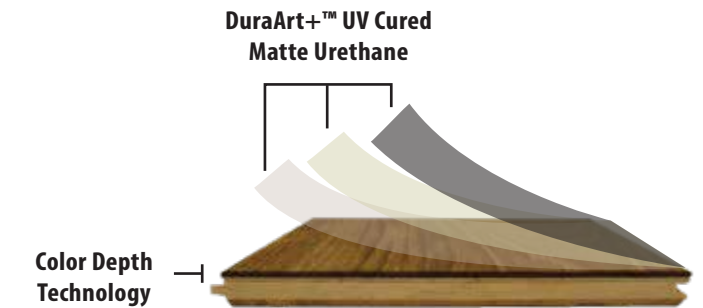

Artistry XL Planks

Artistry Hardwood offers the longest average length plank in the industry. In each carton of Artistry Hardwood flooring, at least 50% of the square footage will be represented as full-length planks. Most other products in the industry will use the language "up to" but never specify how many of the long planks are provided in each carton. Longer planks provide greater visual continuity to your space and show the true unique beauty of mother nature.

Arizona Oak
50174

Autumn Oak
50175

Burlap Oak
50172

Toasted Oak
50173

DuraArt+™ UV Cured Matte Urethane

- Multilayer coatings for added performance
- Natural appearance matte finish
- No additional coatings after installation
- Excellent resistance to stains
- Easy care, basic cleaners acceptable

Color Depth Technology

- Color permeates through Sawnply wearlayer stopping surface scratches from exposing light wood underneath the finish.
- Offers increased hardness and stability.

Product Features

- Authentic French White Oak
- Matching 3mm SawnPly™ hardwood wear layer and 3mm SawnPly™ hardwood back layer perfectly balance the product keeping the surface flat and eliminate cupping.
- DuraArt+™ UV Cured Matte Urethane Finish delivers a soft and silky feel similar to natural oil
- FloorScore certified for healthy indoor air quality
- PEFC sustainably harvested wood
- Long plank average