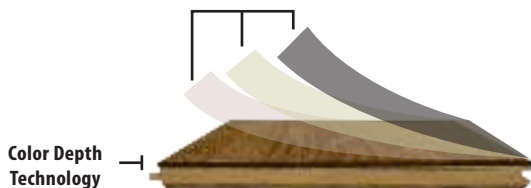

SKU/COLOR: 50173/BARK OAK
 SPECIES: AUTHENTIC FRENCH WHITE OAK
 WIDTH: 10"
 THICKNESS: 5/8"
 LENGTH DESCRIPTION: 23" TO 86" RANDOM 50% SQ. FT. FULL LENGTH PLANK
 FINISH: DURAART+™ UV CURED MATTE URETHANE
 TEXTURE: LIGHT WIRE BRUSH
 GRADE: CHARACTER
 CONSTRUCTION: - 3MM SAWNPly+™ WEAR LAYER
 - ENGINEERED PLYWOOD CORE
 - 3MM SAWNPly+™ BACK LAYER
 INDOOR AIR QUALITY: FLOORScore-CERTIFIED FOR SUPERIOR INDOOR AIR QUALITY
 ECOSMART: PEFC-CERTIFIED SUSTAINABLY HARVESTED HARDWOOD
 FINISH WARRANTY: 25 YEAR RESIDENTIAL & 3 YEAR COMMERCIAL
 STRUCTURE WARRANTY: LIFETIME
 INSTALLATION: NAIL, STAPLE, GLUE DOWN, AND FLOAT
 RADIANT HEAT: YES

EXPECT TO SEE VARIATIONS IN COLOR, GRAIN, CHARACTER (INCLUDING KNOTS), & BLACK FILL FROM PLANK TO PLANK AND SAMPLE TO SAMPLE.

DuraArt+™ UV Cured Matte Urethane

- Multilayer coatings for added performance
- Natural appearance matte finish
- No additional coatings after installation
- Excellent resistance to stains
- Easy care, basic cleaners acceptable

DuraArt+™ UV Cured Matte Urethane

Color Depth Technology

- Color permeates through Sawnply wear layer stopping surface scratches from exposing light wood underneath the finish.
- Offers increased hardness and stability.

Product Features

- Authentic French White Oak
- Matching 3mm Sawnply™ hardwood wear layer and 3mm Sawnply™ hardwood back layer perfectly balance the product keeping the surface flat and eliminate cupping.
- DuraArt+™ UV Cured Matte Urethane Finish delivers a soft and silky feel similar to natural oil
- FloorScore certified for healthy indoor air quality
- PEFC sustainably harvested wood
- Long plank average