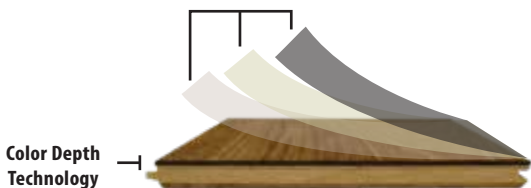

ARTISTRY[®]

HARDWOOD FLOORING

SEDONA COLLECTION

Autumn Oak

SKU/COLOR:	50175/AUTUMN OAK
SPECIES:	AUTHENTIC FRENCH WHITE OAK
WIDTH:	10"
THICKNESS:	5/8"
LENGTH DESCRIPTION:	23" TO 86" RANDOM 50% SQ. FT. FULL LENGTH PLANK
FINISH:	DURAART+™ UV CURED MATTE URETHANE
TEXTURE:	LIGHT WIRE BRUSH
GRADE:	CHARACTER
CONSTRUCTION:	- 3MM SAWNPly+™ WEAR LAYER - ENGINEERED PLYWOOD CORE - 3MM SAWNPly+™ BACK LAYER
INDOOR AIR QUALITY:	FLOORSCORE-CERTIFIED FOR SUPERIOR INDOOR AIR QUALITY
ECOSMART:	PEFC-CERTIFIED SUSTAINABLY HARVESTED HARDWOOD
FINISH WARRANTY:	25 YEAR RESIDENTIAL & 3 YEAR COMMERCIAL
STRUCTURE WARRANTY:	LIFETIME
INSTALLATION:	NAIL, STAPLE, GLUE DOWN, AND FLOAT
RADIANT HEAT:	YES

EXPECT TO SEE VARIATIONS IN COLOR, GRAIN, CHARACTER (INCLUDING KNOTS), & BLACK FILL FROM PLANK TO PLANK AND SAMPLE TO SAMPLE.

Product Features

- Authentic French White Oak
- Matching 3mm SawnPly™ hardwood wear layer and 3mm SawnPly™ hardwood back layer perfectly balance the product keeping the surface flat and eliminate cupping.
- DuraArt+™ UV Cured Matte Urethane Finish delivers a soft and silky feel similar to natural oil
- FloorScore certified for healthy indoor air quality
- PEFC sustainably harvested wood
- Long plank average

DuraArt+™ UV Cured Matte Urethane

- Multilayer coatings for added performance
- Natural appearance matte finish
- No additional coatings after installation
- Excellent resistance to stains
- Easy care, basic cleaners acceptable

DuraArt+™ UV Cured Matte Urethane

Color Depth Technology

- Color permeates through Sawnply wearlayer stopping surface scratches from exposing light wood underneath the finish.
- Offers increased hardness and stability.