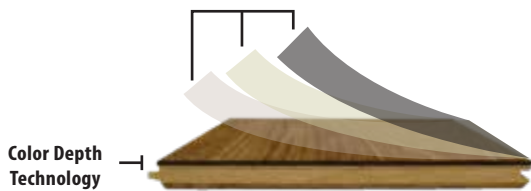

SKU/COLOR:	50174/ARIZONA OAK
SPECIES:	AUTHENTIC FRENCH WHITE OAK
WIDTH:	10"
THICKNESS:	5/8"
LENGTH DESCRIPTION:	23" TO 86" RANDOM 50% SQ. FT. FULL LENGTH PLANK
FINISH:	DURAART+™ UV CURED MATTE URETHANE
TEXTURE:	LIGHT WIRE BRUSH
GRADE:	CHARACTER
CONSTRUCTION:	- 3MM SAWNPly+™ WEAR LAYER - ENGINEERED PLYWOOD CORE - 3MM SAWNPly+™ BACK LAYER
INDOOR AIR QUALITY:	FLOORSCORE-CERTIFIED FOR SUPERIOR INDOOR AIR QUALITY
ECOSMART:	PEFC-CERTIFIED SUSTAINABLY HARVESTED HARDWOOD
FINISH WARRANTY:	25 YEAR RESIDENTIAL & 3 YEAR COMMERCIAL
STRUCTURE WARRANTY:	LIFETIME
INSTALLATION:	NAIL, STAPLE, GLUE DOWN, AND FLOAT
RADIANT HEAT:	YES

EXPECT TO SEE VARIATIONS IN COLOR, GRAIN, CHARACTER (INCLUDING KNOTS), & BLACK FILL FROM PLANK TO PLANK AND SAMPLE TO SAMPLE.

### Product Features

- Authentic French White Oak
- Matching 3mm SawnPly™ hardwood wear layer and 3mm SawnPly™ hardwood back layer perfectly balance the product keeping the surface flat and eliminate cupping.
- DuraArt+™ UV Cured Matte Urethane Finish delivers a soft and silky feel similar to natural oil
- FloorScore certified for healthy indoor air quality
- PEFC sustainably harvested wood
- Long plank average

### Color Depth Technology

- Color permeates through Sawnply wearlayer stopping surface scratches from exposing light wood underneath the finish.
- Offers increased hardness and stability.