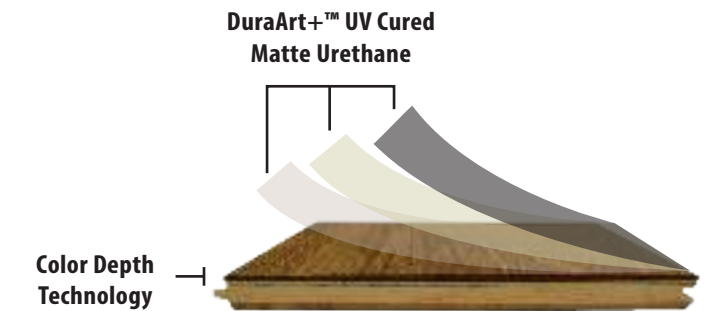

EXPECT TO SEE VARIATIONS IN COLOR, GRAIN, CHARACTER (INCLUDING KNOTS), & BLACK FILL FROM PLANK TO PLANK AND SAMPLE TO SAMPLE.

Artistry XL Planks

Artistry Hardwood offers the longest average length plank in the industry. In each carton of Artistry Hardwood flooring, at least 50% of the square footage will be represented as full-length planks. Most products in the industry will use the language "up to" but never specify how many long planks are provided in each carton. Longer planks provide greater visual continuity to your space and show the true unique beauty of mother nature.

LENGTH DESCRIPTION (23" - 71")
 The diagram represents potential variations in color, grain and character of one full carton of material.

MORE COLORS AVAILABLE ONLINE

Acadia Oak
50252

Loretto Oak
50171

Anton Oak
50259

Cota Oak
50253

Cristo Oak
50251

San Miguel Oak
50169

DuraArt+™ UV Cured Matte Urethane

- Multilayer coatings for added performance
- Natural appearance matte finish
- No additional coatings after installation
- Excellent resistance to stains
- Easy care, basic cleaners acceptable

Color Depth Technology

- Color permeates through Sawnply wear layer stopping surface scratches from exposing light wood underneath the finish.
- Offers increased hardness and stability.

Product Features