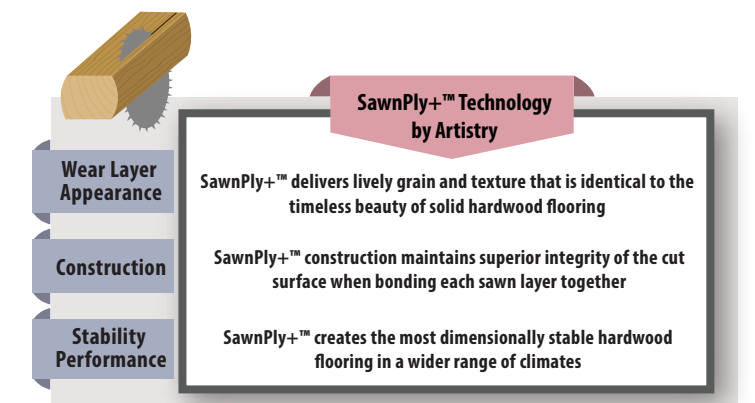

Color Depth Technology

- Color permeates through Sawnply wear layer stopping surface scratches from exposing light wood underneath the finish.
- Offers increased hardness and stability.

Product Features