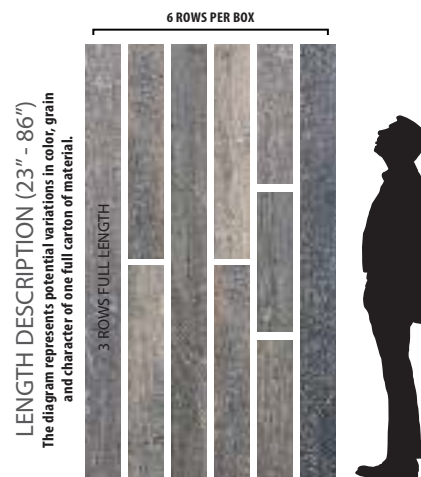

# LOFT COLLECTION Seaside Oak

SKU/COLOR:	50135/SEASIDE OAK
SPECIES:	AUTHENTIC FRENCH WHITE OAK
WIDTH:	6"
THICKNESS:	9/16"
LENGTH DESCRIPTION:	23" TO 86" RANDOM 50% SQ. FT. FULL LENGTH PLANK
FINISH:	DURAART+™ HIGH PERFORMANCE UV OIL
TEXTURE:	LIGHT WIRE BRUSH, ARTISAN SCULPTED, DISTRESSED
GRADE:	CHARACTER
CONSTRUCTION:	SAWNPLY+™ 3 LAYER ENGINEERED SOLID HARDWOOD - 3MM SAWNPLY+™ WEAR LAYER (COLOR-DEPTH TECHNOLOGY) - 9.5MM SAWNPLY+™ CORE SLATS - 1.5MM SAWNPLY+™ STABILIZATION LAYER
INDOOR AIR QUALITY:	FLOORSCORE-CERTIFIED FOR SUPERIOR INDOOR AIR QUALITY
ECOSMART:	PEFC CERTIFIED MANUFACTURER
FINISH WARRANTY:	LIFETIME RESIDENTIAL & 3 YEAR COMMERCIAL (SEE WARRANTY FOR DETAILS)
STRUCTURE WARRANTY:	LIFETIME (SEE WARRANTY FOR DETAILS)
INSTALLATION:	NAIL, STAPLE, GLUE DOWN, AND FLOAT (SEE INSTALLATION GUIDE)
RADIANT HEAT:	YES
EXPECT TO SEE VARIATIONS IN COLOR, GRAIN, CHARACTER (INCLUDING KNOTS), & BLACK FILL FROM PLANK TO PLANK AND SAMPLE TO SAMPLE.	

## DuraArt+™ High Performance UV Oil Finish

DuraArt+™ Zero VOC High Performance UV cured oil is well suited for residential and commercial spaces. DuraArt+™ High Performance UV cured oil finish allows you to simply repair surface scratches and refresh high-traffic areas without the need to disturb your entire space. Other typical urethane finishes require complete sanding and refinishing of the entire floor to repair damage. DuraArt+™ only requires simple maintenance that cleans and revitalizes your finish in one step, saving you money and time.

## Color Depth Technology

- Color permeates through Sawnply wear layer stopping surface scratches from exposing light wood underneath the finish.
- Offers increased hardness and stability.

Most other products in the industry will use the language "up to" but never specify how many of the long planks are provided in each carton. Longer planks provide greater visual continuity to your space and show the true unique beauty of mother nature.