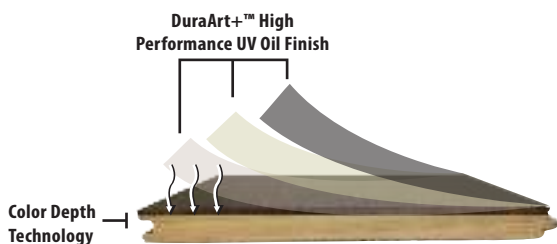

# LOFT COLLECTION Seaside Oak

SKU/COLOR:	50135/SEASIDE OAK
SPECIES:	AUTHENTIC FRENCH WHITE OAK
WIDTH:	6"
THICKNESS:	9/16"
LENGTH DESCRIPTION:	23" TO 86" RANDOM 50% SQ. FT. FULL LENGTH PLANK
FINISH:	DURAART+™ HIGH PERFORMANCE UV OIL
TEXTURE:	LIGHT WIRE BRUSH, ARTISAN SCULPTED, DISTRESSED
GRADE:	CHARACTER
CONSTRUCTION:	SAWNPLY+™ 3 LAYER ENGINEERED SOLID HARDWOOD - 3MM SAWNPLY+™ WEAR LAYER (COLOR-DEPTH TECHNOLOGY) - 9.5MM SAWNPLY+™ CORE SLATS - 1.5MM SAWNPLY+™ STABILIZATION LAYER
INDOOR AIR QUALITY:	FLOORSCORE-CERTIFIED FOR SUPERIOR INDOOR AIR QUALITY
ECOSMART:	PEFC CERTIFIED MANUFACTURER
FINISH WARRANTY:	LIFETIME RESIDENTIAL & 3 YEAR COMMERCIAL (SEE WARRANTY FOR DETAILS)
STRUCTURE WARRANTY:	LIFETIME (SEE WARRANTY FOR DETAILS)
INSTALLATION:	NAIL, STAPLE, GLUE DOWN, AND FLOAT (SEE INSTALLATION GUIDE)
RADIANT HEAT:	YES
EXPECT TO SEE VARIATIONS IN COLOR, GRAIN, CHARACTER (INCLUDING KNOTS), & BLACK FILL FROM PLANK TO PLANK AND SAMPLE TO SAMPLE.	

## Product Features

- Authentic French White Oak
- FloorScore certified for healthy indoor air quality
- PEFC sustainably harvested wood
- Long plank average

## DuraArt+™ High Performance UV Oil Finish

DuraArt+™ Zero VOC High Performance UV cured oil is well suited for residential and commercial spaces. DuraArt+™ High Performance UV cured oil finish allows you to simply repair surface scratches and refresh high-traffic areas without the need to disturb your entire space. Other typical urethane finishes require complete sanding and refinishing of the entire floor to repair damage. DuraArt+™ only requires simple maintenance that cleans and revitalizes your finish in one step, saving you money and time.

## Color Depth Technology

- Color permeates through Sawnply wear layer stopping surface scratches from exposing light wood underneath the finish.
- Offers increased hardness and stability.